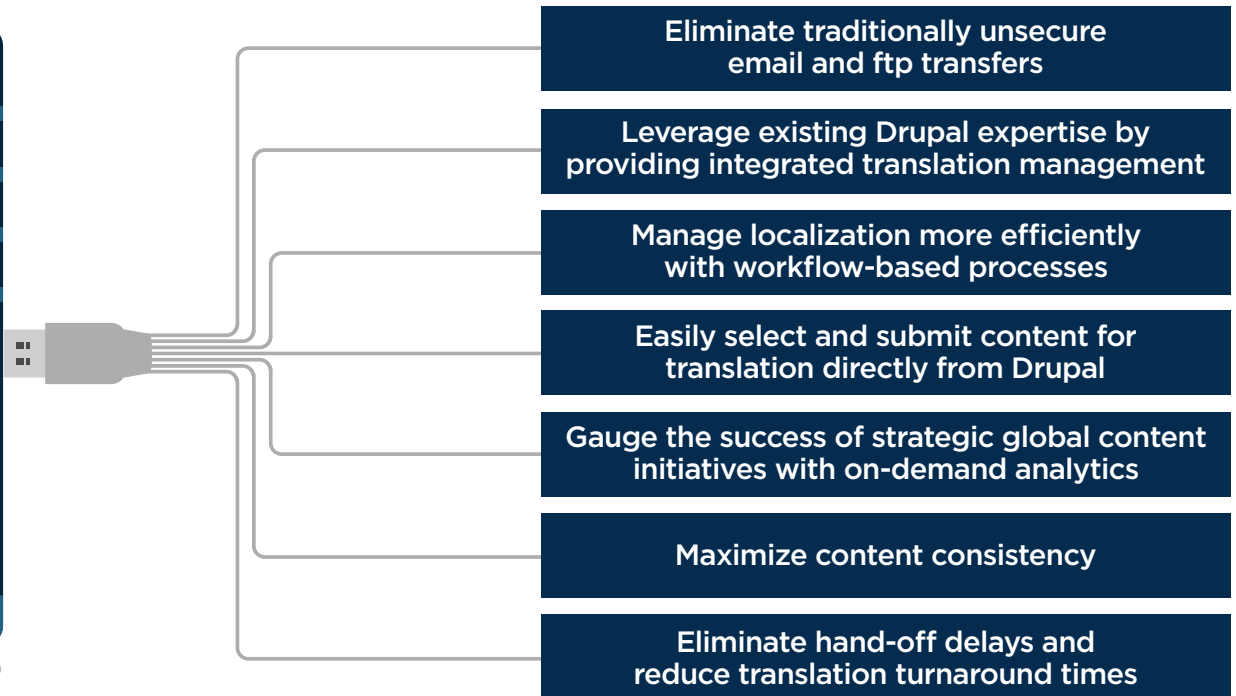

 SEAMLESS INTEGRATION	 ELIMINATE COPY/PASTE PROCESS	 DASHBOARD MONITORING	 NEVER PAY FOR SAME TRANSLATION TWICE	 SPEED TIME TO MARKET	 REDUCE I.T. INVOLVEMENT
--------------------------	----------------------------------	--------------------------	--	--------------------------	-----------------------------

Your Platform. More Global.

THOUSANDS OF ORGANIZATIONS TRUST GLOBALINK TO STREAMLINE GLOBAL CONTENT MANAGEMENT

BE EVERYWHERE

THE GLOBALINK PRODUCT SUITE	
Project Director	Term Manager
TM Server	TransStudio
Translation & Review Portal	TransPort
OneLink	