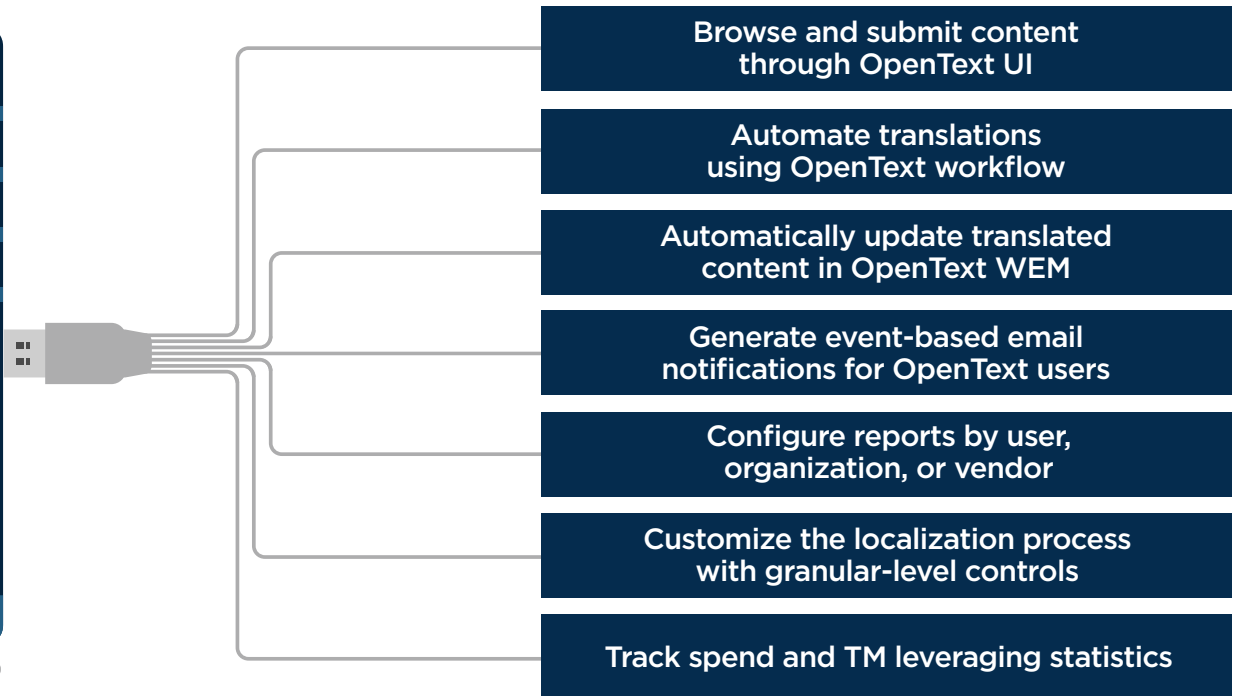

 SEAMLESS INTEGRATION	 ELIMINATE COPY/PASTE PROCESS	 DASHBOARD MONITORING	 NEVER PAY FOR SAME TRANSLATION TWICE	 WORKFLOW INTEGRATION	 REDUCE I.T. INVOLVEMENT
--	---	---	---	---	--

Your Platform. More Global.

THOUSANDS OF ORGANIZATIONS TRUST GLOBALLINK TO STREAMLINE GLOBAL CONTENT MANAGEMENT

BE EVERYWHERE

THE GLOBALLINK PRODUCT SUITE	
Project Director	Term Manager
TM Server	TransStudio
Translation & Review Portal	TransPort
OneLink	