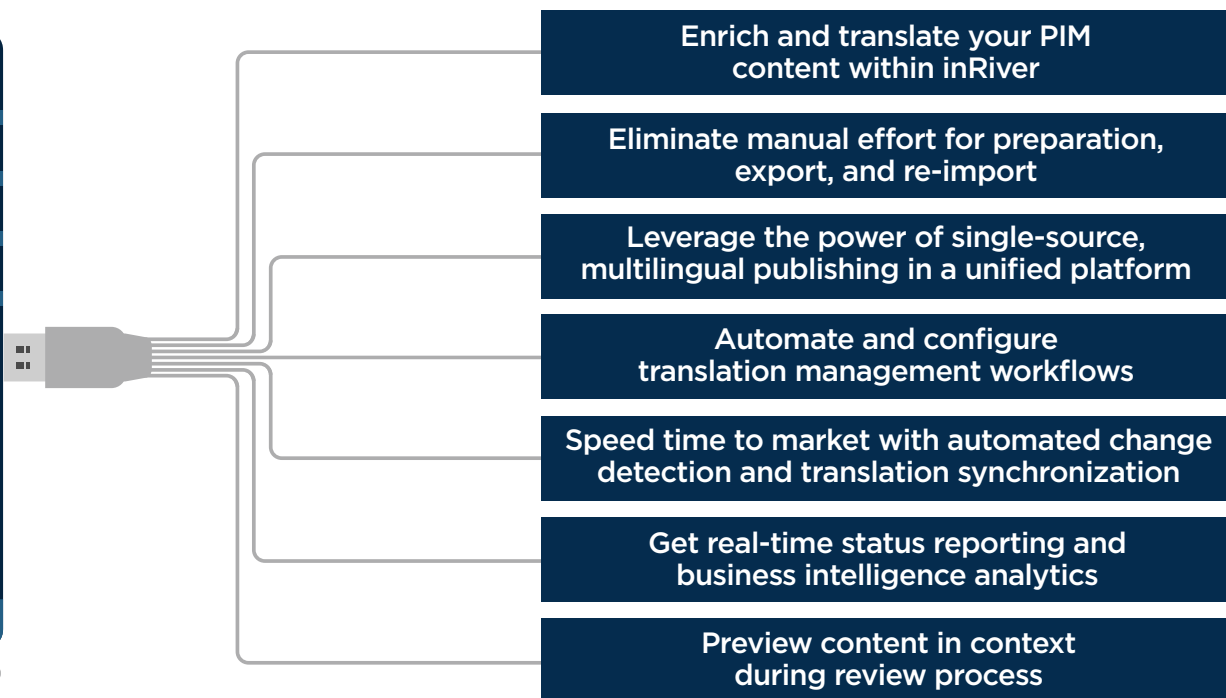

SEAMLESS INTEGRATION	ELIMINATE COPY/PASTE PROCESS	DASHBOARD MONITORING	NEVER PAY FOR SAME TRANSLATION TWICE	WORKFLOW INTEGRATION	REDUCE I.T. INVOLVEMENT

Your Platform. More Global.

THOUSANDS OF ORGANIZATIONS TRUST GLOBALINK TO STREAMLINE GLOBAL CONTENT MANAGEMENT