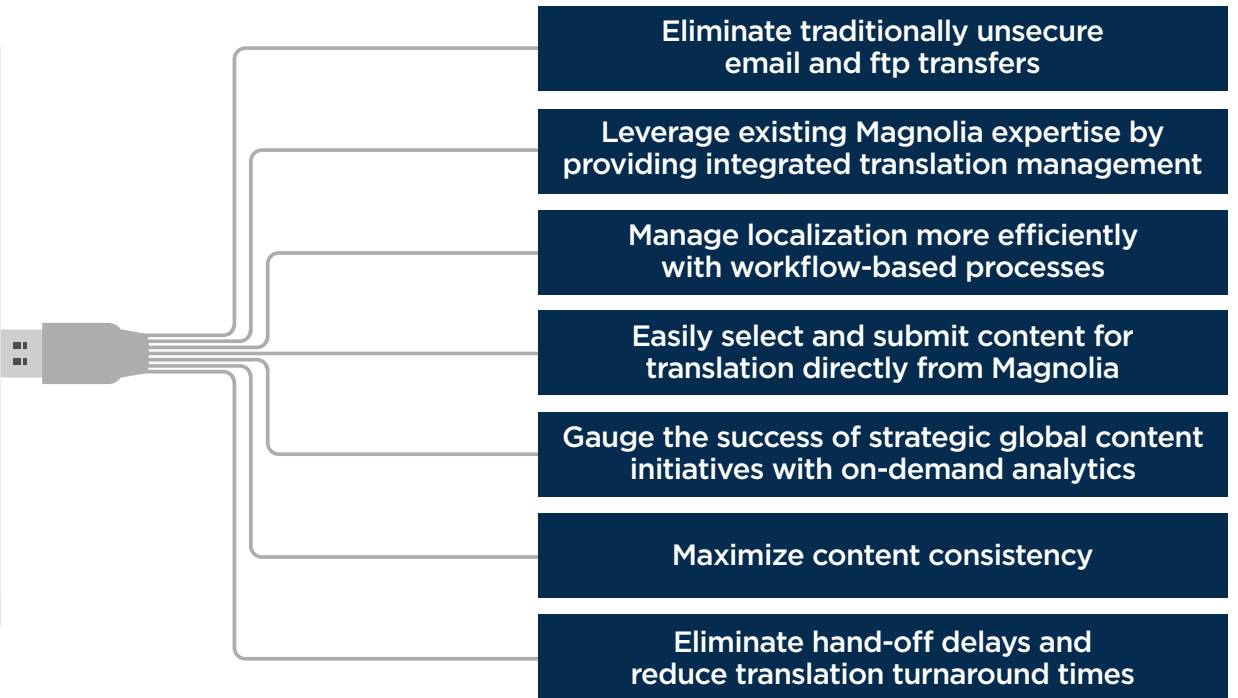

 SEAMLESS INTEGRATION	 ELIMINATE COPY/PASTE PROCESS	 DASHBOARD MONITORING	 NEVER PAY FOR SAME TRANSLATION TWICE	 SPEED TIME TO MARKET	 REDUCE I.T. INVOLVEMENT
--	---	---	---	---	--

Your Platform. More Global.

THOUSANDS OF ORGANIZATIONS TRUST GLOBALLINK TO STREAMLINE GLOBAL CONTENT MANAGEMENT

BE EVERYWHERE™

THE GLOBALLINK PRODUCT SUITE	
Project Director	Term Manager
TM Server	TransStudio
Translation & Review Portal	TransPort
OneLink	